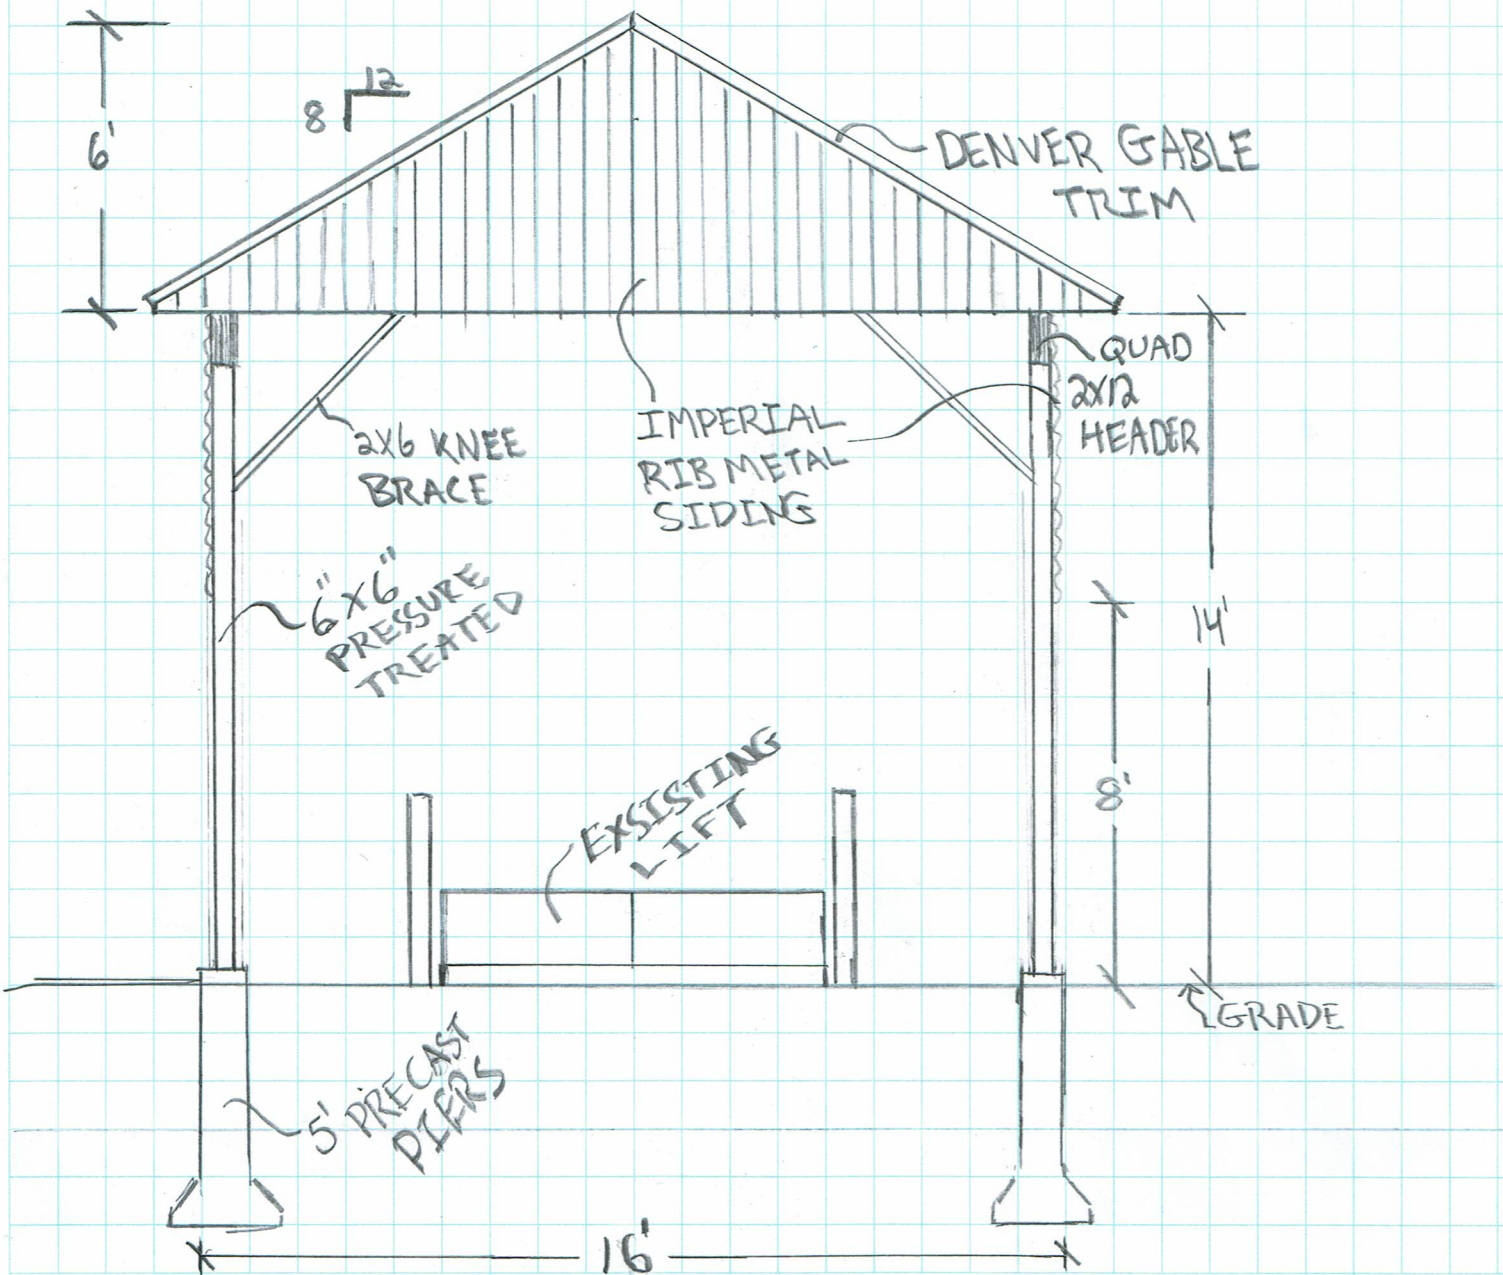

EAST ELEVATION

Drawn by:

Avery Smith

Date:

8/2/

NORTH AND SOUTH ELEVATIONS

Title:

Shaws Bristol vt Loading Dock Cover