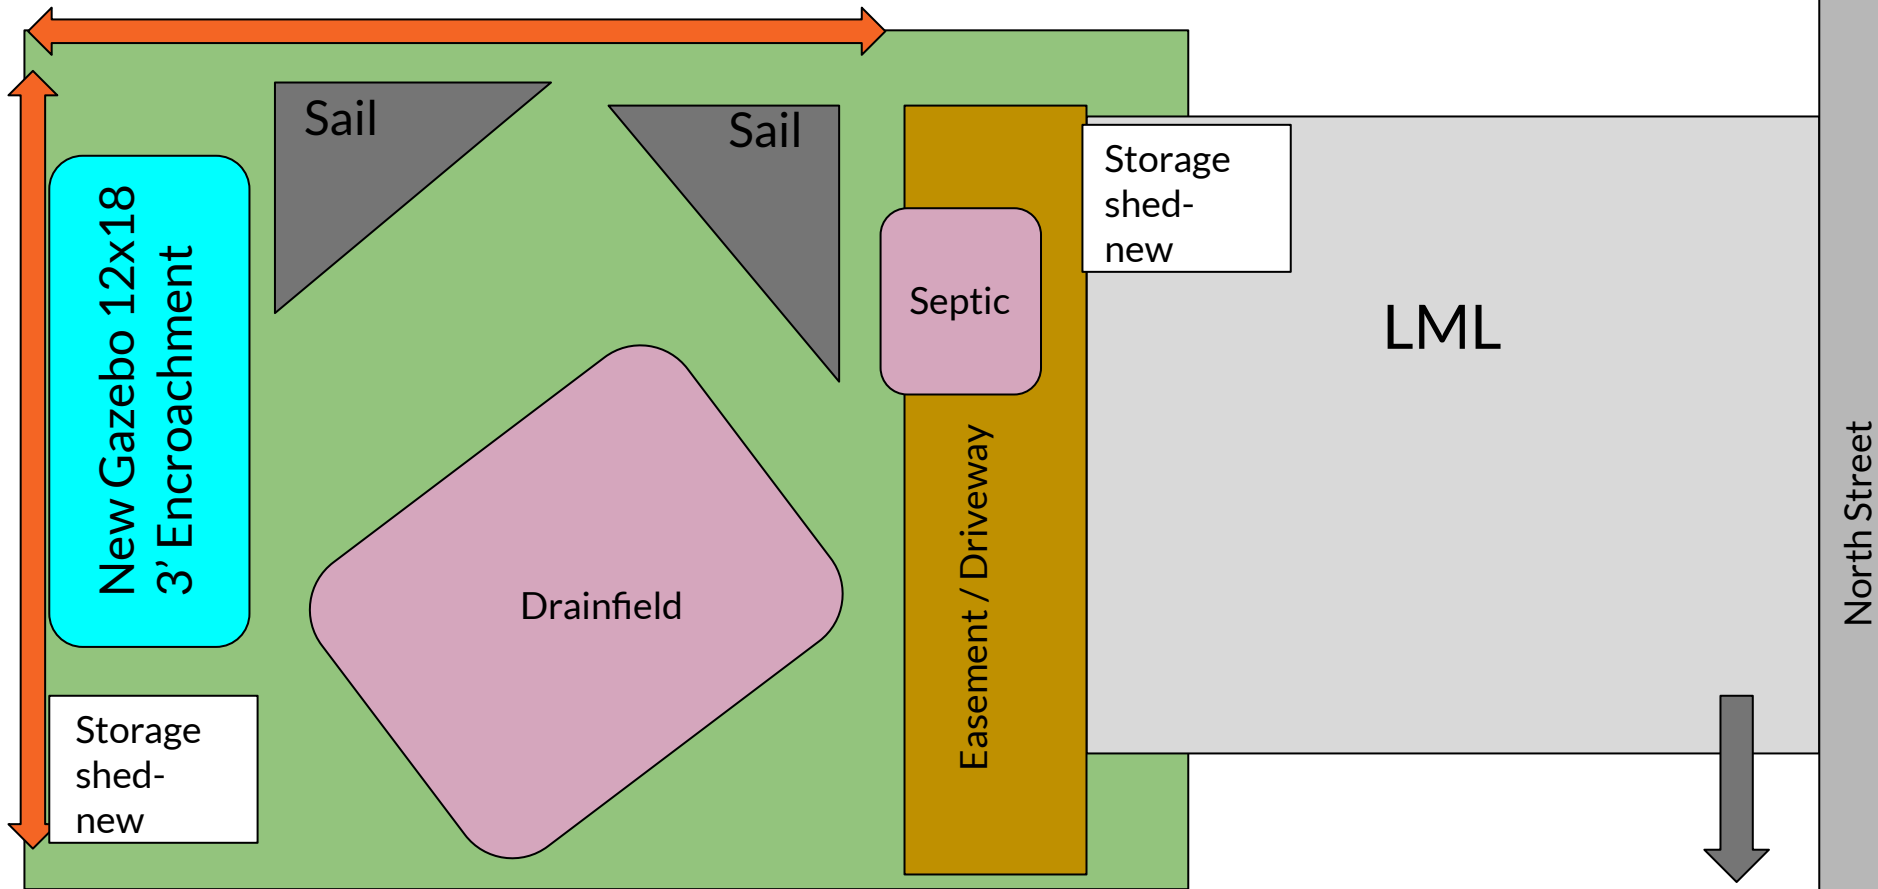

ARPA investment in Bristol's library

Agenda Item VI.6

**Lawrence Memorial Library
New Outdoor Program Area**

Project Goal

- LML currently serves 1,900 children during our summer months for FREE summer programming and resources.
- Library space is limited so these programs often meet outside; however, there aren't any facilities to use outside and if it rains, there is no cover
- Renovating the outdoor program area would increase the number of children served and the variety of programming
- PLUS other community members frequently use library space, so ALL would benefit

Current layout of back space

Proposed new layout

Material Estimates

<u>Gazebo 12'x18'</u>	<u>3,000</u>
<u>10 Pressure tx Wood</u>	<u>2,000</u>
<u>Gravel</u>	<u>1,000</u>
<u>Landscape Labor/supply</u>	<u>14,000</u>
<u>Privacy fence</u>	<u>5,000</u>
<u>Sail cloth/posts/etc</u>	<u>1,500</u>
<u>Tables/chairs/etc</u>	<u>7,000</u>
<u>2 Storage sheds</u>	<u>3,000</u>
<u>Electrical wiring/ _motion sensors</u>	<u>2,350</u>
<u>Sono tubes, concrete</u>	<u>1,000</u>
Brackets, fence screws	
<u>& Moveable bollards</u>	<u>300</u>
<u>Weed free barrier</u>	<u>300</u>

3-1/2 ft. x 8 ft. Western Red Cedar Privacy Flat Top Fence Panel Kit

★★★★☆ (36) Questions & Answers (30)

This short 3' fence might be enough. This 8' section is \$90 for a total of \$1000 if we would put it around three sides of the yard. Plus posts at \$30.00 per post (x14 posts) Say \$1,500 total. Double it if you want 6 foot high fencing.

-

+

14 Available

8' x 8' x 12' pressure treated poles to be sunk into the ground and cemented in place. To this we can attach hooks to secure the canopy over the areas beneath.

Vista 7 ft. W x 7 ft. D Plastic Shed (50 sq. ft.)