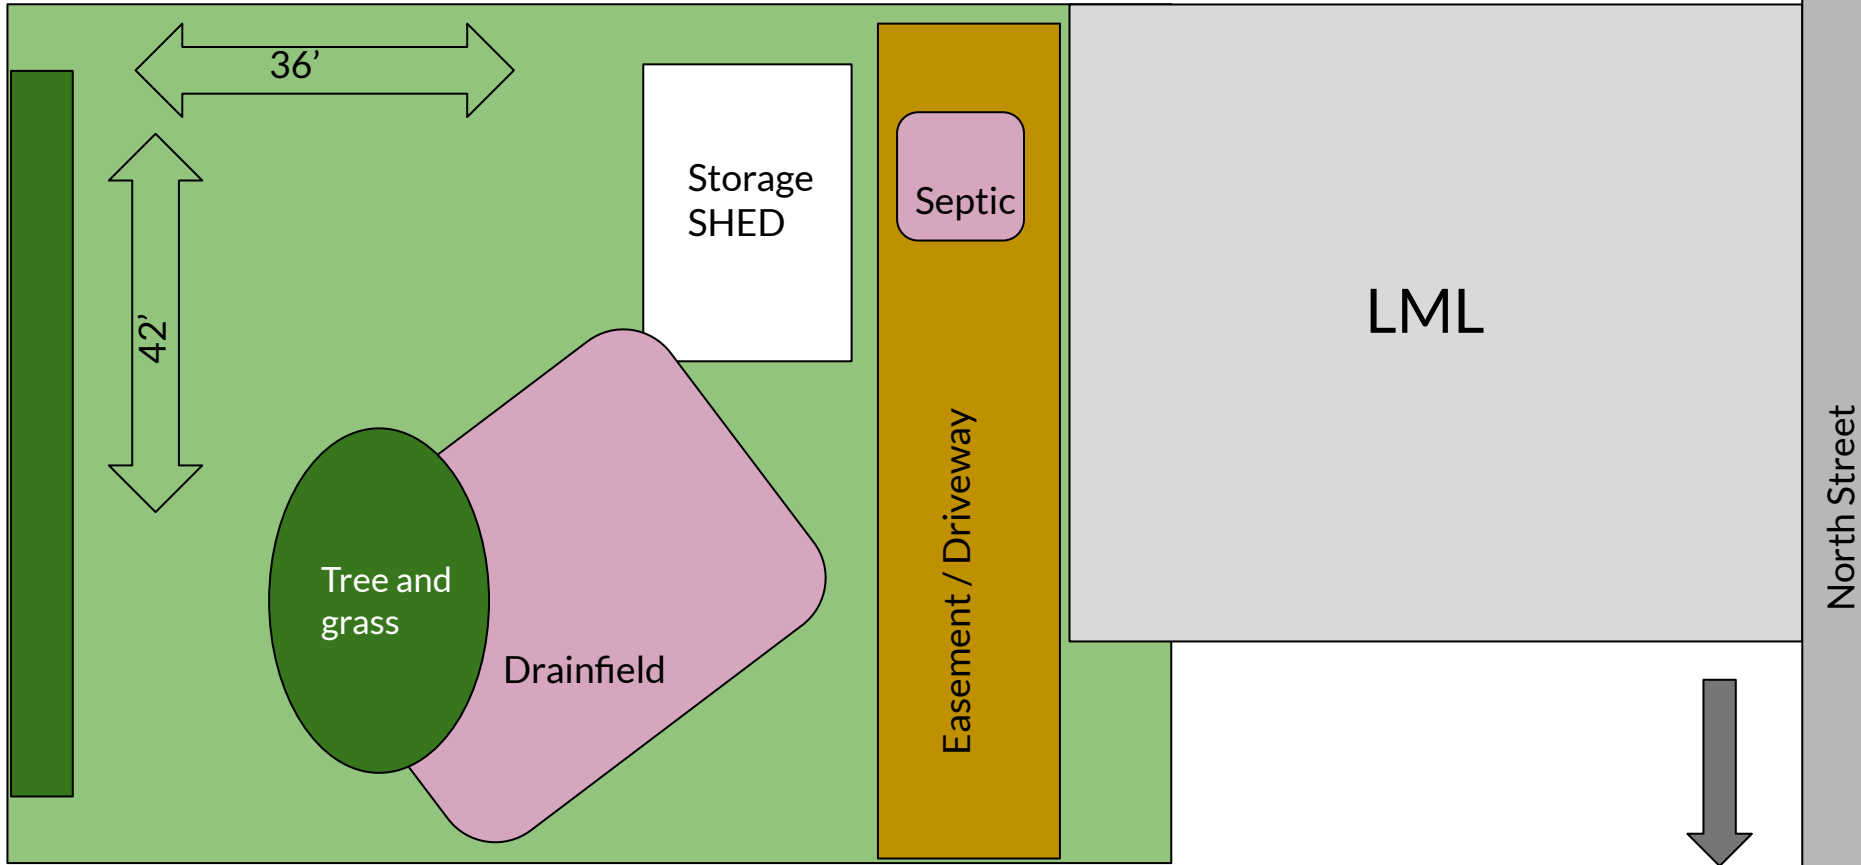

ARPA investment in Bristol's library

Agenda Item VI.6

**Lawrence Memorial Library
New Outdoor Program Area**

Project Goal

- LML currently serves 1,900 children during our summer months for FREE summer programming and resources.
- Library space is limited so these programs often meet outside; however, there aren't any facilities to use outside and if it rains, there is no cover
- Renovating the outdoor program area would increase the number of children served and the variety of programming
- PLUS other community members frequently use library space, so ALL would benefit

Current layout of back space

Proposed new layout

Material Estimates

<u>Gazebo 12'x18'</u>	<u>3,000</u>
<u>10 Pressure tx Wood</u>	<u>2,000</u>
<u>Gravel</u>	<u>1,000</u>
<u>Landscape Labor/supply</u>	<u>14,000</u>
<u>Privacy fence</u>	<u>5,000</u>
<u>Sail cloth/posts/etc</u>	<u>1,500</u>
<u>Tables/chairs/etc</u>	<u>7,000</u>
<u>2 Storage sheds</u>	<u>3,000</u>
<u>Electrical wiring/ _motion sensors</u>	<u>2,350</u>
<u>Sono tubes, concrete</u>	<u>1,000</u>
Brackets, fence screws	
<u>& Moveable bollards</u>	<u>300</u>
<u>Weed free barrier</u>	<u>300</u>

Home /

Hardtop Gazebo Wood-Looking with Drainage Gutters

LGMF8222A

★★★★★ 4.8 (96 Reviews)

~~\$2,499.99~~ \$2,104.99 Save \$395.00

4th of July Sale Hours Minutes Seconds **06:16:11** Free Shipping

SIZE

- | | | | | |
|-----------|-----------|-----------|------------------|-----------|
| 10' x 12' | 12' x 12' | 12' x 14' | 12' x 16' | 12' x 18' |
| 12' x 20' | 14' x 20' | | | |

-

+

14 Available

8' x 8' x 12' pressure treated poles to be sunk into the ground and cemented in place. To this we can attach hooks to secure the canopy over the areas beneath.

Vista 7 ft. W x 7 ft. D Plastic Shed (50 sq. ft.)